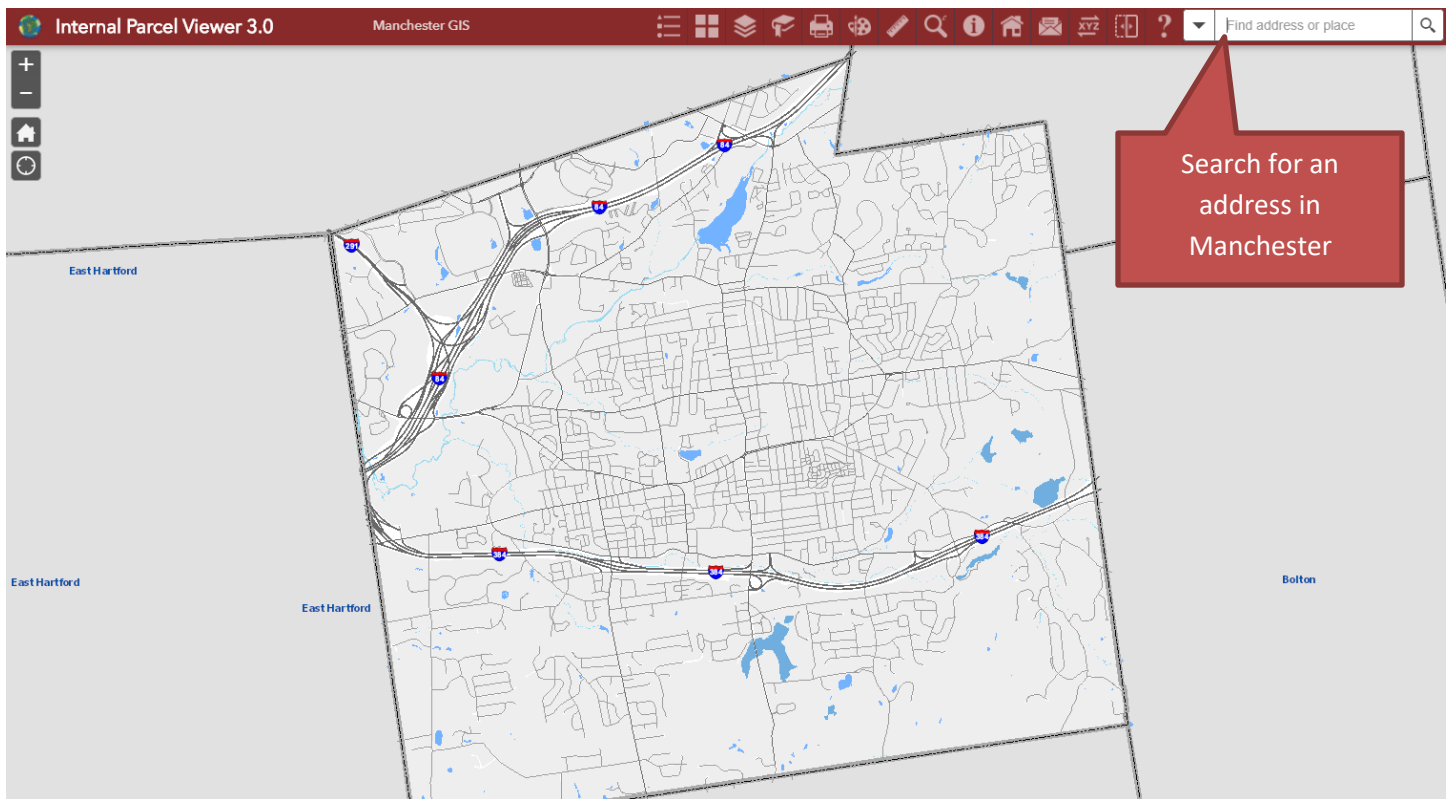

How to Print a Property Map with ToMMI 3.0

Internal Parcel Viewer 3.0 Manchester GIS

Find address or place

Print

Map title: Town of Manchester, CT

Layout: Landscape_85x11

Format: JPG

Advanced Print

1. Town of Manchester, CT

Clear prints

Once the map is done creating, click on the newly titled map to view/open.

Town of Manchester, CT

Parcel Info

Road Names IS, Manchester, CT

1 inch = 60 feet

Author:

Date: 9/16/2020

A new window will open, displaying your map as a .pdf file.