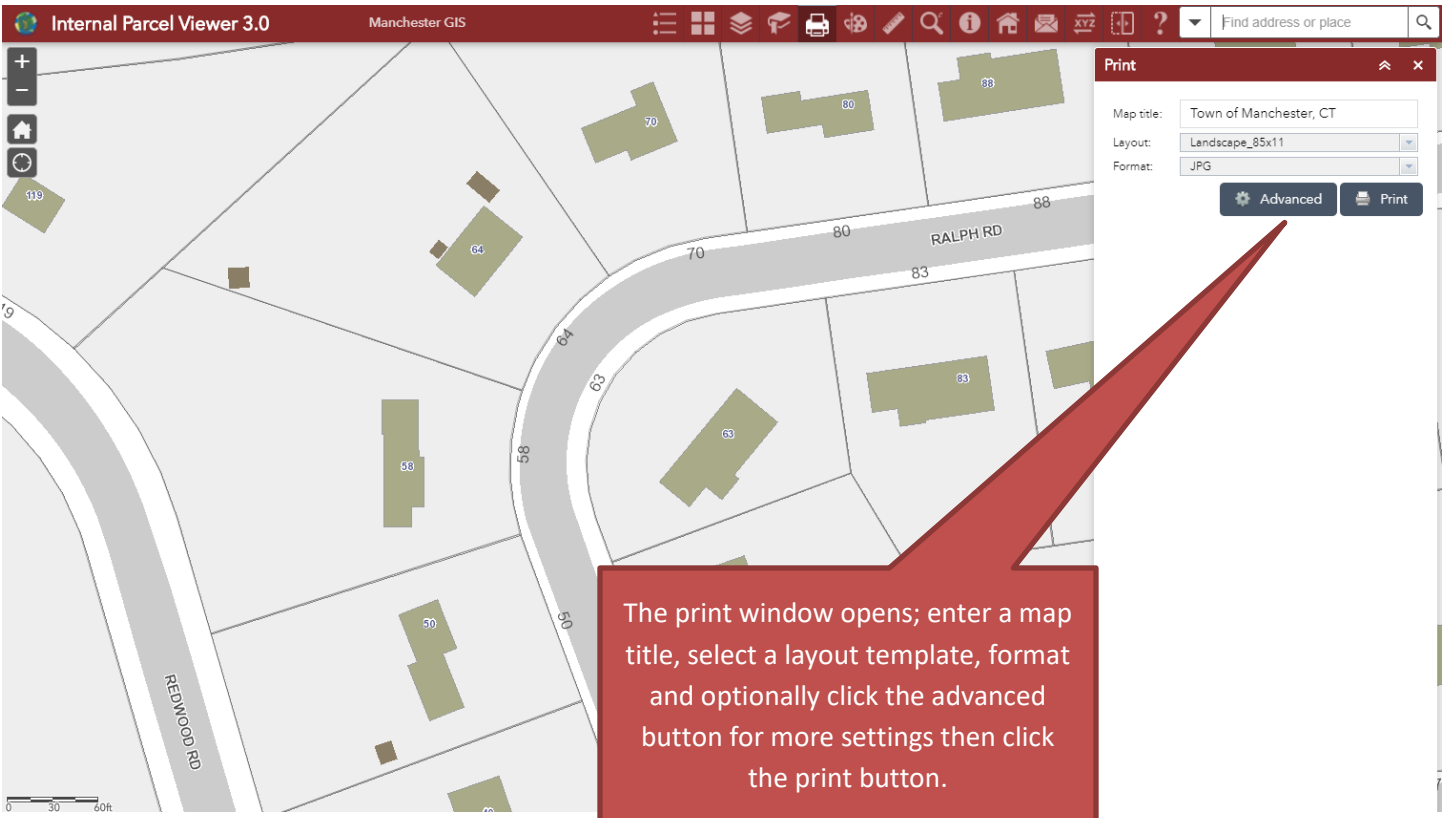

How to Print a Property Map with ToMMI 3.0

Internal Parcel Viewer 3.0 Manchester GIS

Find address or place

Print

Map title: Town of Manchester, CT

Layout: Landscape_85x11

Format: JPG

Advanced Print

1. Town of Manchester, CT

Clear prints

Once the map is done creating, click on the newly titled map to view/open.

Town of Manchester, CT

Parcel Info

Road Names IS, Manchester, CT

1 inch = 60 feet

Author:

Date: 9/16/2020

A new window will open, displaying your map as a .pdf file.