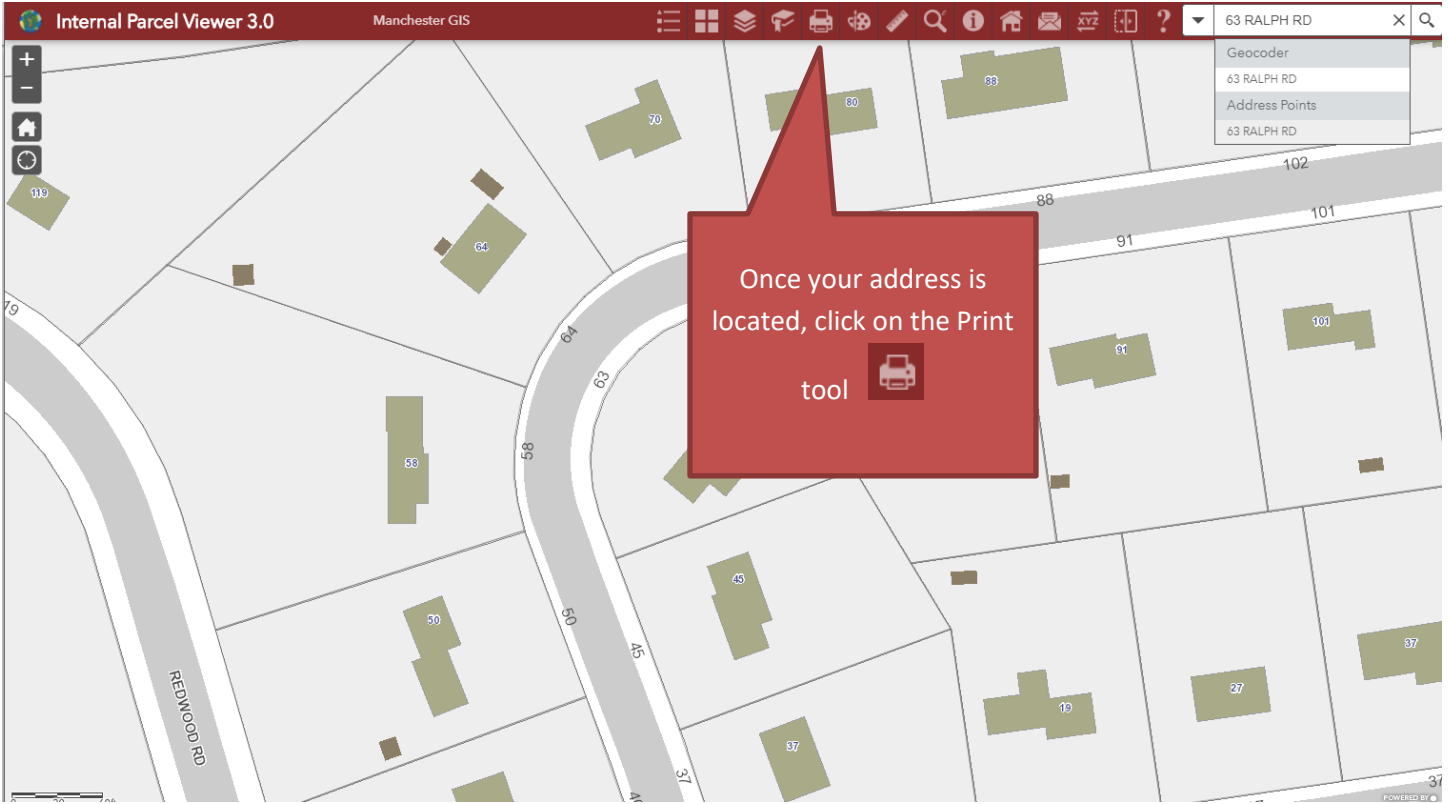

How to Print a Property Map with ToMMI 3.0

Internal Parcel Viewer 3.0 Manchester GIS

Find address or place

Print

Map title: Town of Manchester, CT

Layout: Landscape_85x11

Format: JPG

Advanced Print

1. Town of Manchester, CT

Clear prints

Once the map is done creating, click on the newly titled map to view/open.

Town of Manchester, CT

Parcel Info

Road Names IS, Manchester, CT

1 inch = 60 feet

Author:

Date: 9/16/2020

A new window will open, displaying your map as a .pdf file.