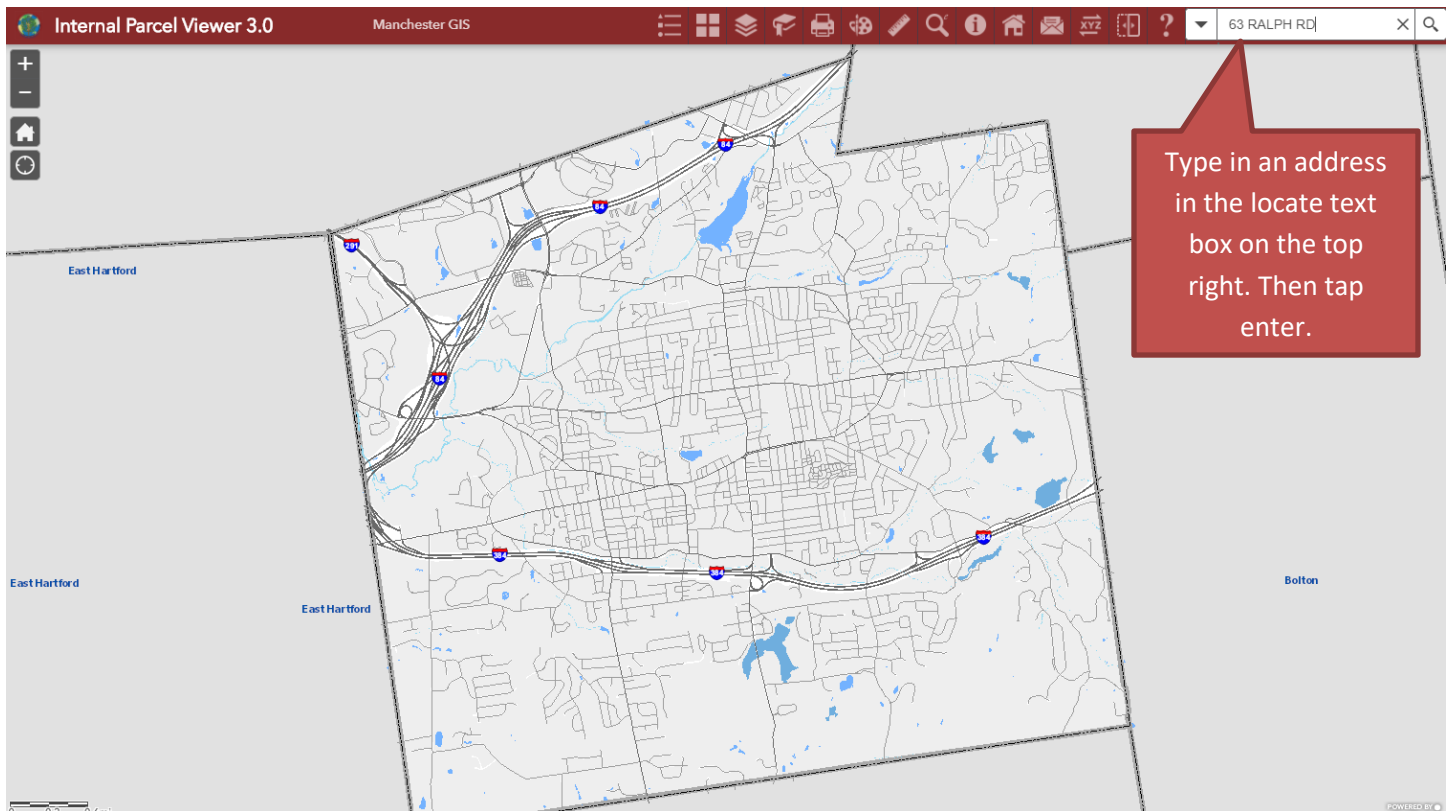

How to Print a Property Map with ToMMI 3.0

Internal Parcel Viewer 3.0 Manchester GIS

Find address or place

Print

Map title: Town of Manchester, CT

Layout: Landscape_85x11

Format: JPG

Advanced Print

1. Town of Manchester, CT

Clear prints

Once the map is done creating, click on the newly titled map to view/open.

Town of Manchester, CT

Parcel Info

Road Names IS, Manchester, CT

1 inch = 60 feet

Author:

Date: 9/16/2020

A new window will open, displaying your map as a .pdf file.