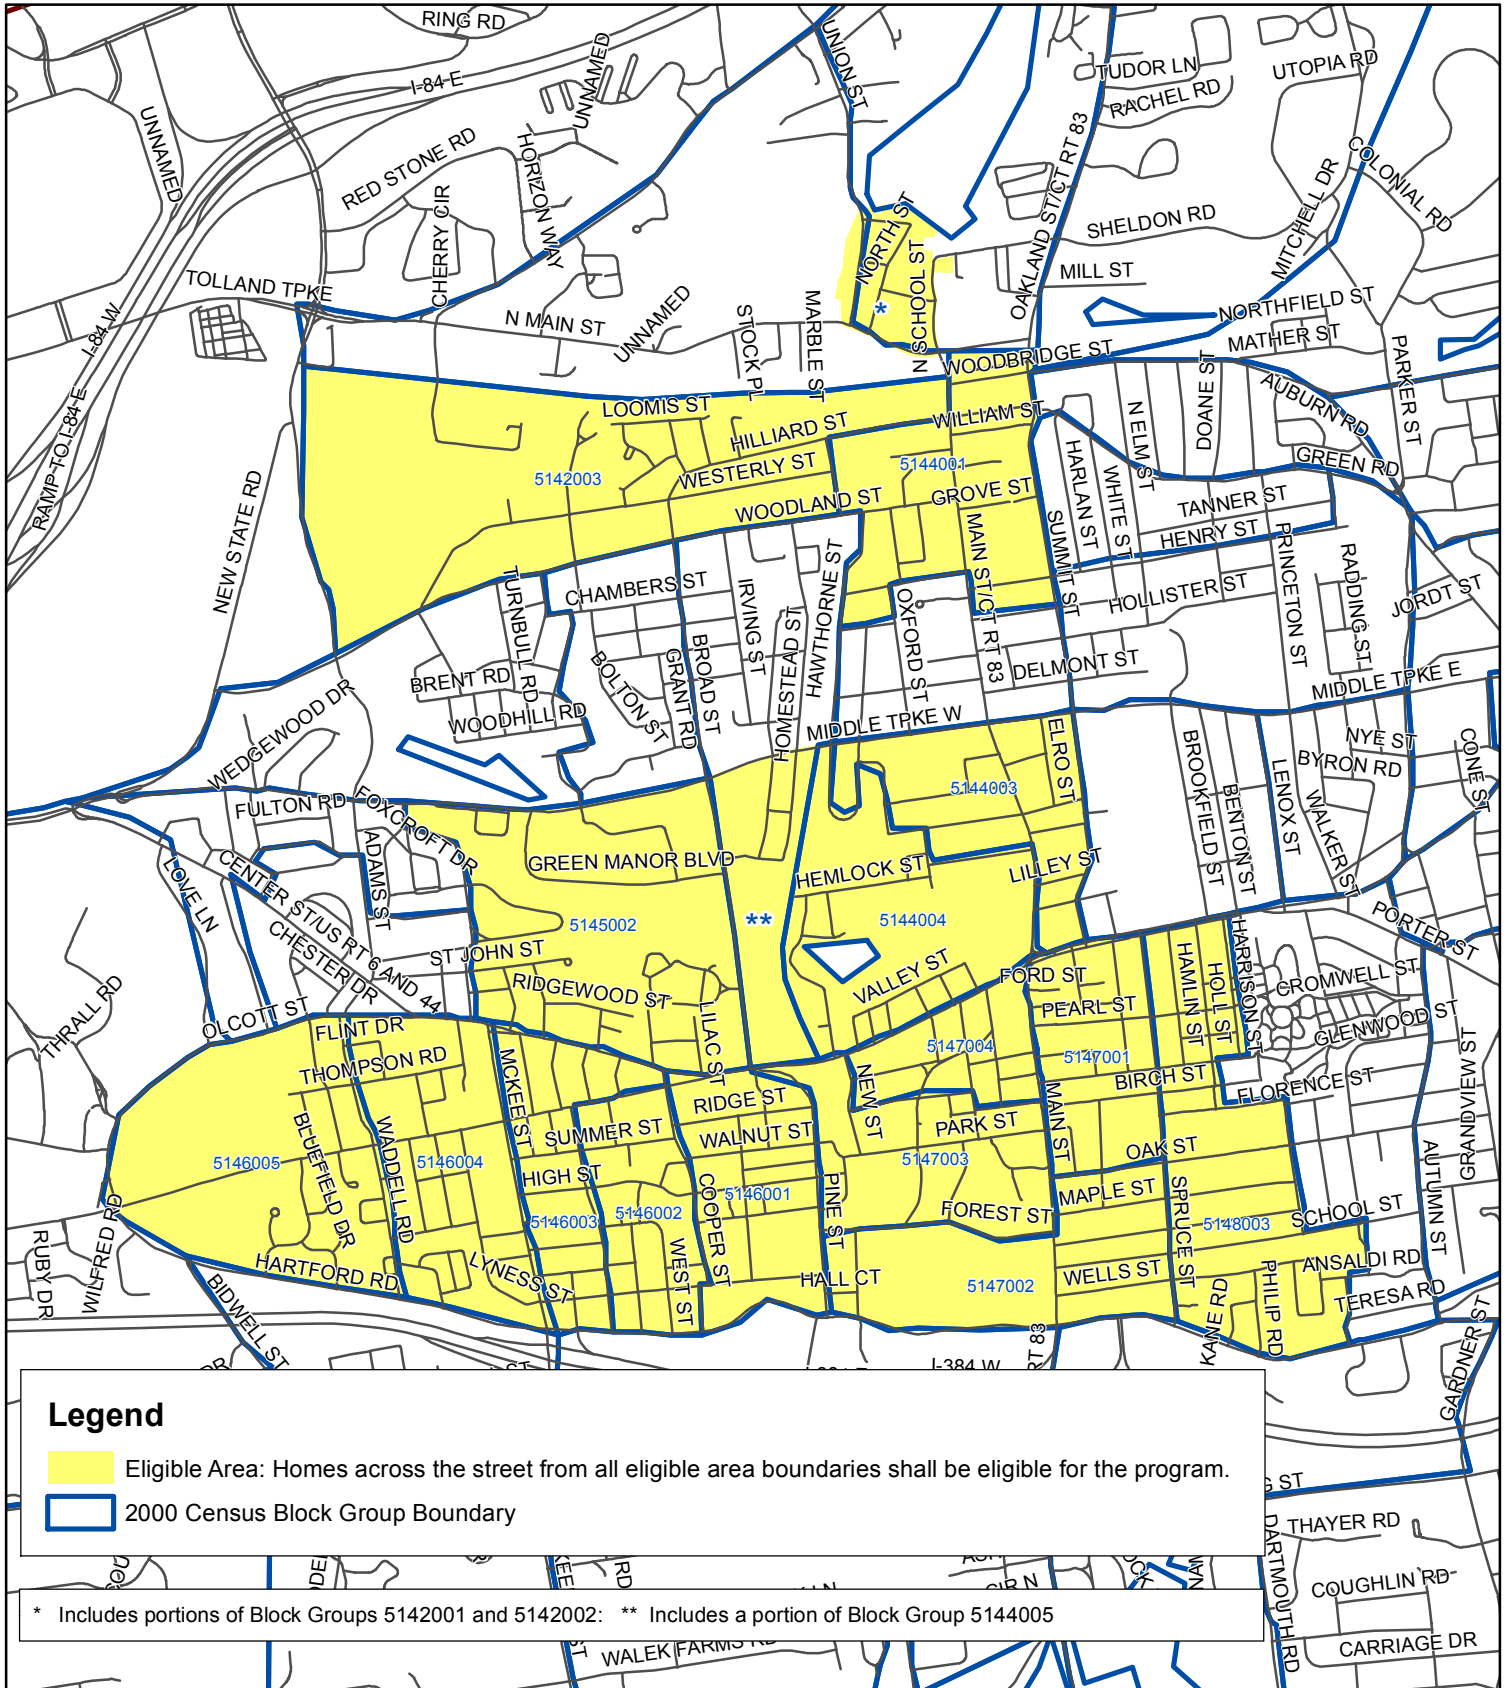

HOUSING REHABILITATION PROGRAM ELIGIBLE AREA

Town of Manchester Planning Department
May 2011